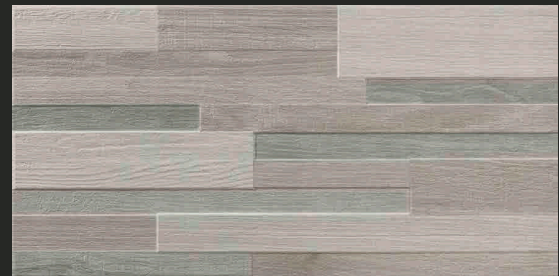

## QUADROPHENIA

Inspired by geology these porcelain wall tiles feature textured layers to create a natural rock effect, with both warm and cool tones available. The natural detail within these tiles is enhanced by the matt finish, resulting in a unique yet soothing finish.

# QUADROPHENIA

PORCELAIN WALL TILES

MEASUREMENTS: 303 X 613MM / 12 X 24"

QUANTITY PER SQUARE METRE: 5.38

**GREY**

**ICE**

**SAND**

**GREIGE**

**NERO**