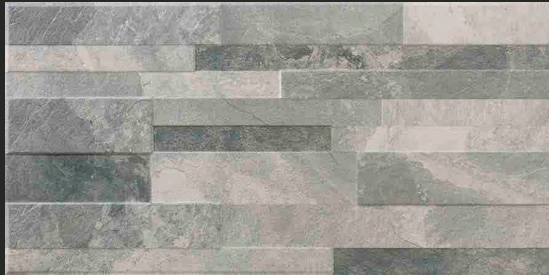

QUADROPHENIA

PORCELAIN WALL TILES

MEASUREMENTS: 303 X 613MM / 12 X 24"

QUANTITY PER SQUARE METRE: 5.38

GREY