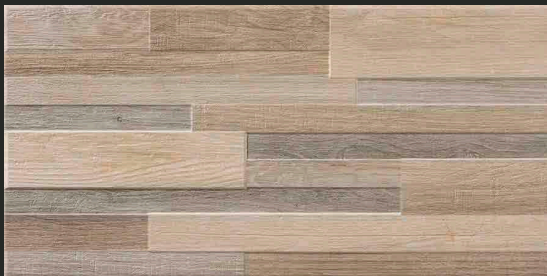

## QUADROPHENIA

Inspired by geology these porcelain wall tiles feature textured layers to create a natural rock effect, with both warm and cool tones available. The natural detail within these tiles is enhanced by the matt finish, resulting in a unique yet soothing finish.

# QUADROPHENIA

PORCELAIN WALL TILES

MEASUREMENTS: 303 X 613MM / 12 X 24"

QUANTITY PER SQUARE METRE: 5.38

**GREY**

**ICE**

**SAND**

**GREIGE**

**NERO**