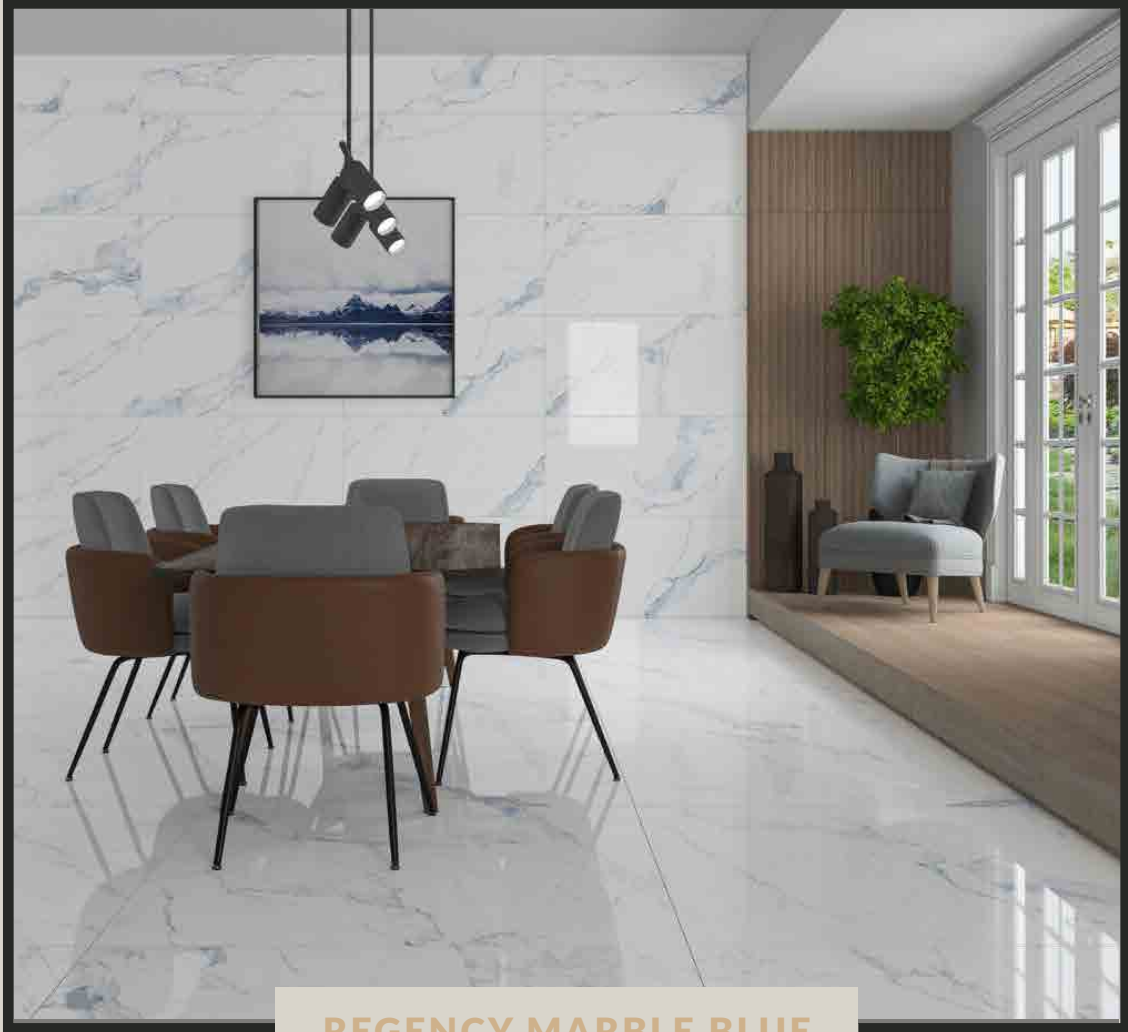

**NAVARRO TILES**

ENDLESS LUXURY

**REGENCY MARBLE BLUE**

Experience elegance with these marble effect porcelain tiles, available in either a satin or polished finish. These tiles encapsulate the classic allure of Calacatta marble, renowned for its timeless beauty by flawlessly replicating the intricate blue veins of natural marble. These rectified tiles merge the aesthetics of real stone with the durability of porcelain, providing a luxurious and enduring flooring solution.

- Porcelain
- Polished or satin finish
- Rectified

# REGENCY MARBLE BLUE

BLUE VEINED TILES

MEASUREMENTS:

600 X 600MM / 24 X 24"

600 X 1200MM / 24 X 48"

QUANTITY PER SQUARE METRE: 2.78 OR 1.38

SATIN AND POLISHED FINISH  
AVAILABLE AVAILABLE