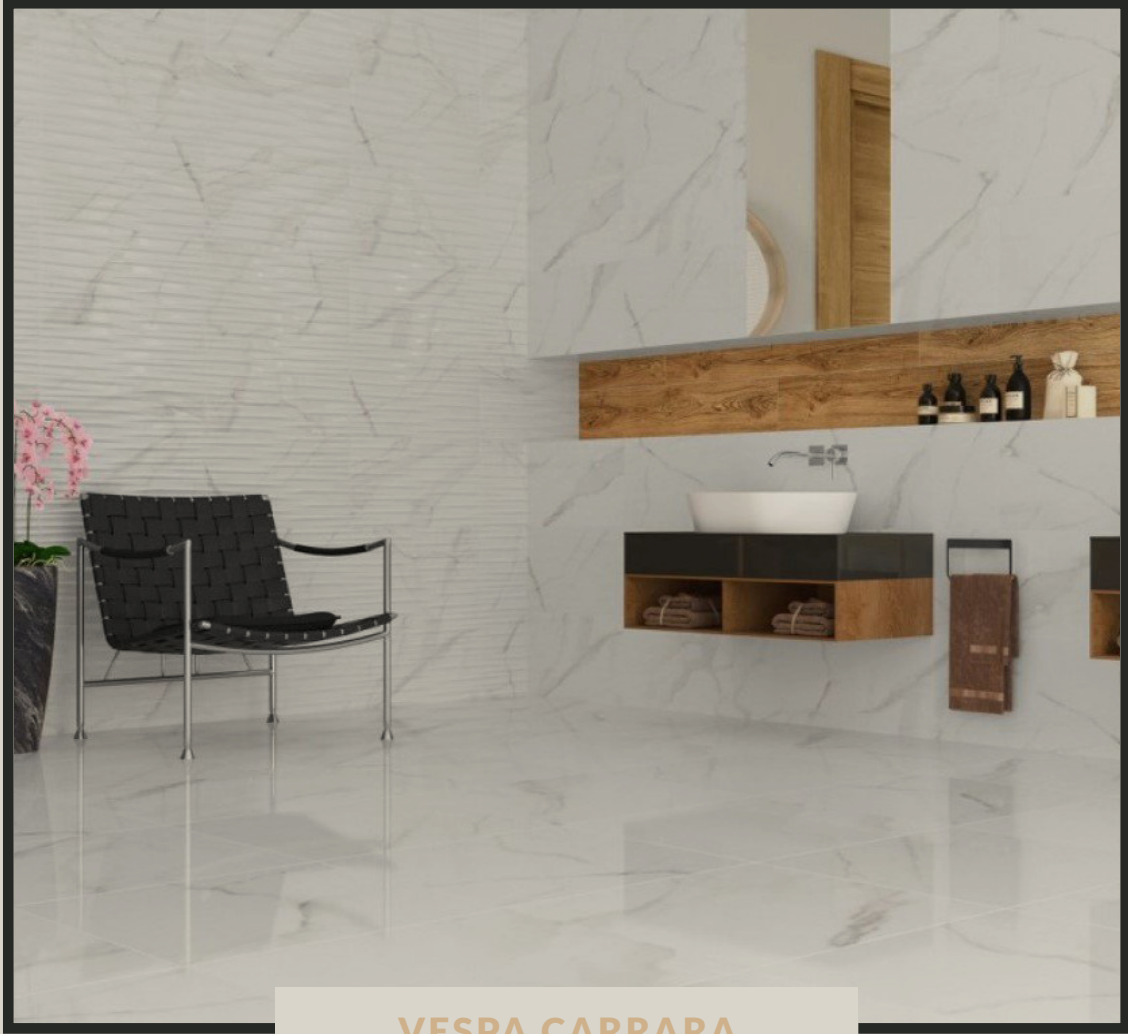

NAVARRO TILES

ENDLESS LUXURY

VESPA CARRARA

These gloss porcelain tiles are the ideal choice for creating a realistic marble effect, thanks to the slight variation within the tiles.

With both square and rectangular large format sizes available, alongside matching ceramic tiles within the Vespa Carrara range, it will be possible to create a premium finish.

- Porcelain
- Gloss
- Slight variation

VESPA CARRARA

PORCELAIN FLOOR TILES

MEASUREMENTS:

608 X 608MM / 23.9 X 23.9"

QUANTITY PER SQUARE METRE: 2.7

AND

1200 X 600 MM / 47.2 X 27.5"