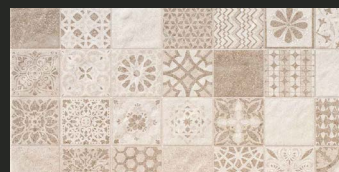

## PENNY LANE

These red bodied ceramic wall tiles will add a rustic feel to any space. Our Penny Lane range includes a variety of plain and patterned matt tiles, with both warm natural tones and cooler modern greys. The eye-catching range includes perfectly co-ordinated geometric patterns which work brilliant with our selected plain tiles.

- Wall tiles
- Red body
- Matt finish
- Ceramic

# PENNY LANE

RED BODY WALL TILES

MEASUREMENTS: 316 X 600MM / 12 X 24"

QUANTITY PER SQUARE METRE: 5.26

**PERLA**

**PERLA DECOR**

**MARENGO**

**TAUPE**

**MARFIL**

**MARFIL DECOR**

**BLANCO**