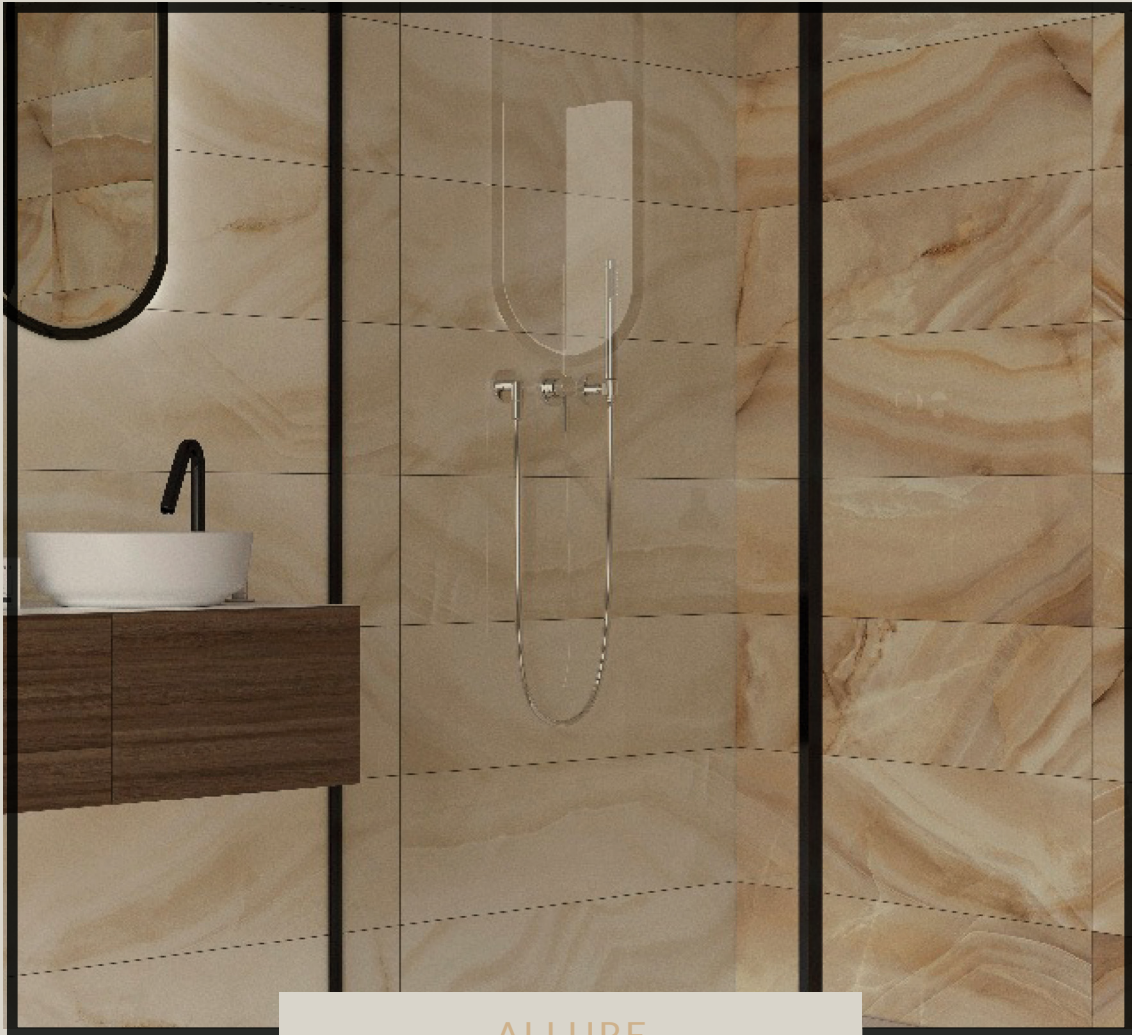

NAVARRO TILES

ENDLESS LUXURY

ALLURE

The glossy finish of our Allure range offers a marble style finish with vibrant tones that are perfect in rooms of all sizes. The porcelain design benefits from a polished rectified finish, which will add an elegant and seamless finish to every tiling project.

- Rectified tiles
- Porcelain
- Floor or wall tiles

ALLURE

POLISHED FLOOR TILES

MEASUREMENTS: 600 X 1200MM / 24 X 48"

QUANTITY PER SQUARE METRE: 1.38

PERLA

SMERATO