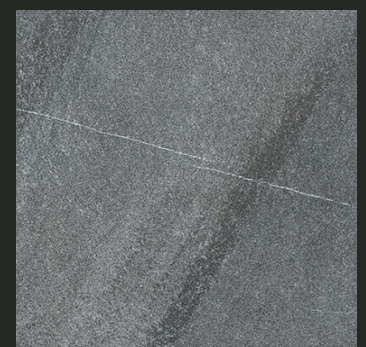

NAVARRO TILES

ENDLESS LUXURY

RUSHMORE

Our Rushmore stone effect tiles are designed to carefully mimic the natural finish of limestone, with three potential colour choices available. With finishes ranging from cream and light grey through to dark grey, these rectified porcelain tiles are perfect for use on walls and floors within many interior design schemes.

- Wall/floor tiles
- Stone effect
- Rectified

RUSHMORE

STONE EFFECT TILES

MEASUREMENTS: 300 X 600MM / 12 X 24"

600 X 600MM / 24 X 24"

600 X 1200MM / 24 X 48"

QUANTITY PER SQUARE METRE: 5.55, 2.78 OR 1.38

ARENA

GRIS

MICA

ARENA

GRIS

MICA

ARENA

GRIS

MICA