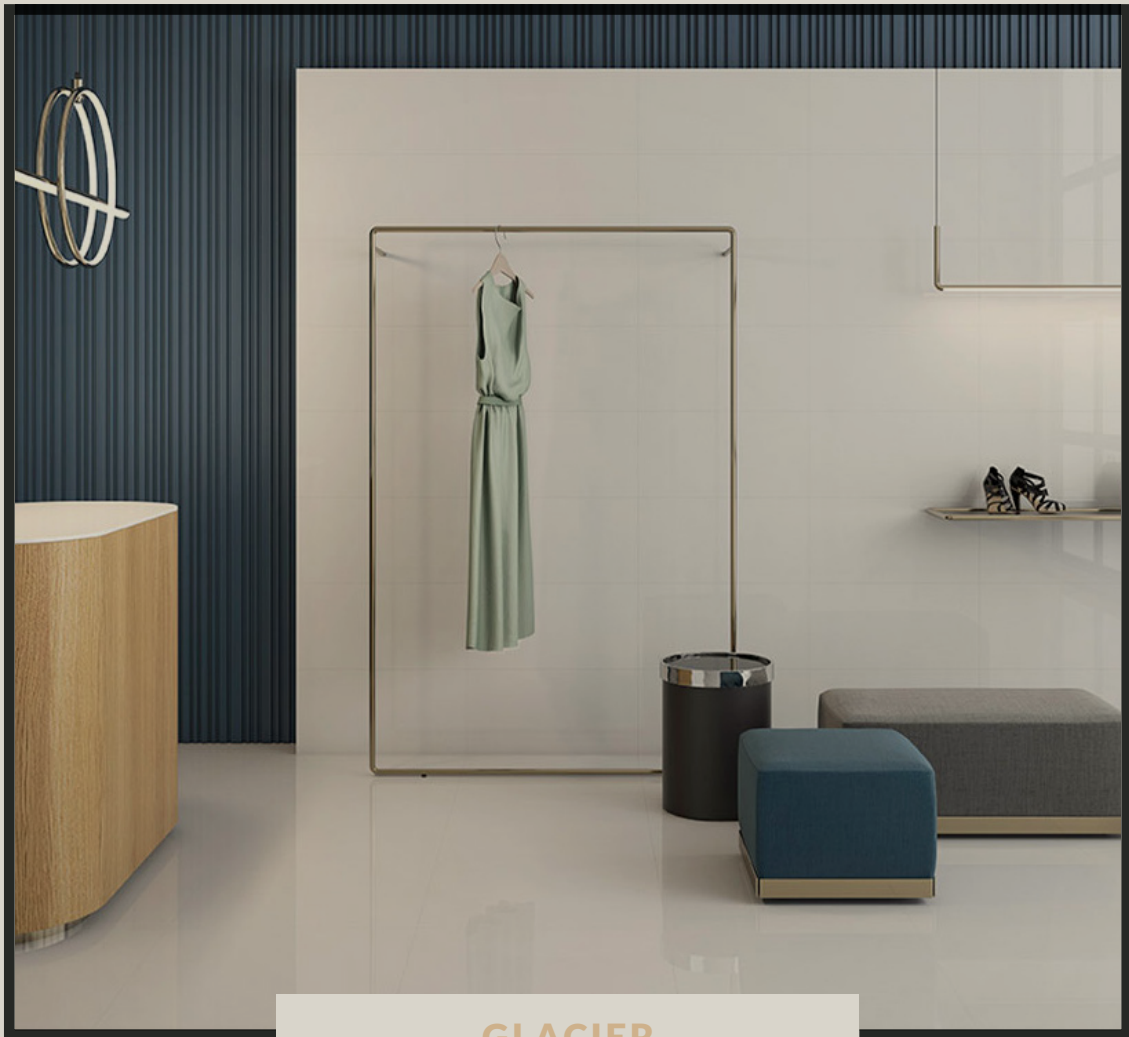

NAVARRO TILES

ENDLESS LUXURY

GLACIER

The Glacier glazed porcelain tiles are the whitest tiles available in our range, and the bright, contemporary finish lends itself to many design options. These rectified tiles can be used on both walls and floors, where the glazed finish will add allow light to bounce around the room.

- Wall/floor tiles
- Glazed porcelain
- Rectified

GLACIER

WHITE GLOSS TILES

MEASUREMENTS: 600 X 600MM / 24 X 24"

OR 600 X 1200MM / 24 X 48"

QUANTITY PER SQUARE METRE: 2.78 OR 1.38