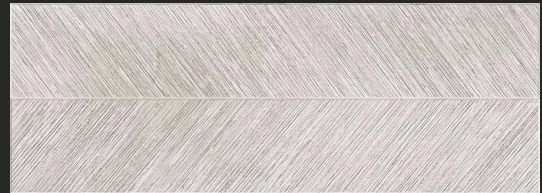

NAVARRO TILES

ENDLESS LUXURY

VERVE

The Verve range of tiles are available in both warm and cool tones, with a matt finish designed to create a stylish effect in any room. The tiles are manufactured from a high-quality red bodied ceramic and feature a textured appearance. These complementary tiles can be combined to create a stunning focal point within any indoor space.

- Wall tiles
- Red body
- Matt finish
- Ceramic

# VERVE

MATT CERAMIC WALL TILES

MEASUREMENTS: 250 X 700MM / 10 X 27.3"

QUANTITY PER SQUARE METRE: 5.70

**BLANCO PLAIN**

**BLANCO DECOR**

**MARFIL PLAIN**

**MARFIL DECOR**