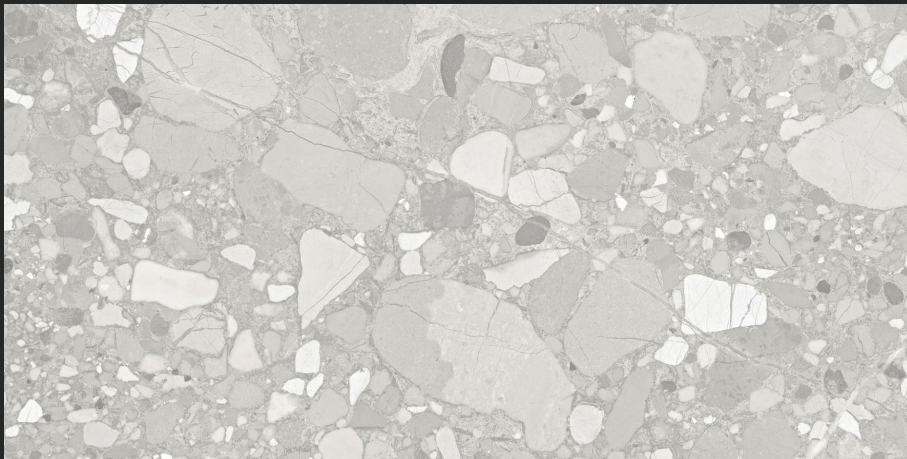

NAVARRO TILES

ENDLESS LUXURY

DENVER

The terrazzo style of our Denver porcelain tiles will create an interesting focal point in any room. The agglomerate effect of these rectified tiles includes both light and darker tones, to create a contemporary finish which is suited for use as both a focal point and as a backdrop against bold interior choices. With a variety of complementary choices available, these wall and floor tiles are sure to be a popular choice.

- Wall/floor tiles
- Terrazzo style
- Rectified

# DENVER

TERRAZZO STYLE TILES

MEASUREMENTS: 1200 X 600MM / 48 X 24"

QUANTITY PER SQUARE METRE: 1.38

PERLA

BLANCO