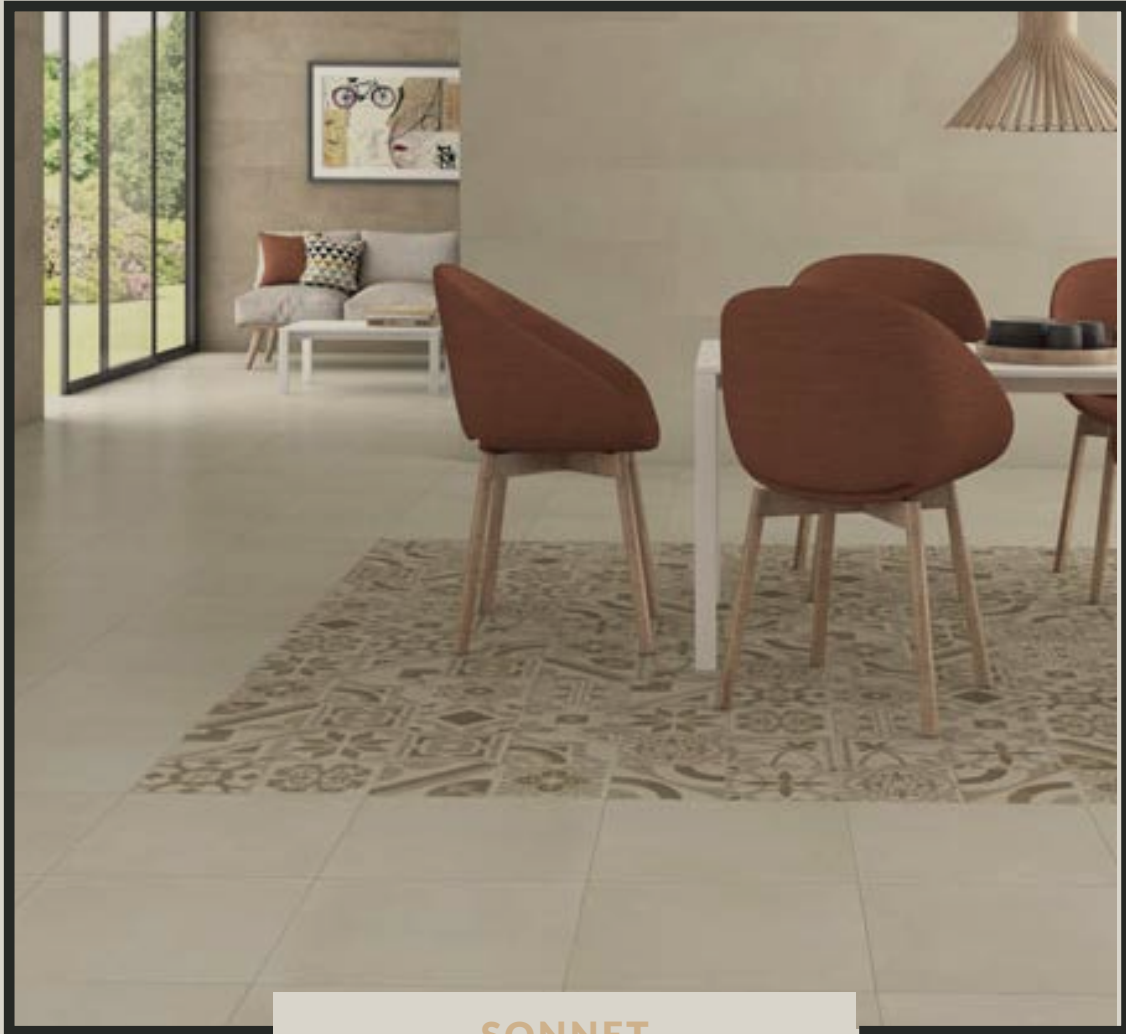

NAVARRO TILES

ENDLESS LUXURY

SONNET

A range of patterned porcelain floor tiles, available in two possible neutral options, marfil and perla. The matt finish combined with the decorative design creates a versatile range of tiles which can be used on their own or co-ordinated with plain styles for use as a focal point.

- Floor tiles
- Matt finish
- Porcelain

SONNET

PATTERNED PORCELAIN

MEASUREMENTS: 450 X 450MM / 18 X 18"

QUANTITY PER SQUARE METRE: 4.9

MARFIL

PERLA