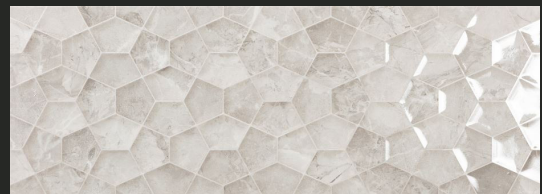

NAVARRO TILES

ENDLESS LUXURY

MOTOWN

The Motown range of ceramic wall tiles features a stylish gloss finish, with a variety of elegant colours and patterns available. Choose from Stone, Graphite, Perla and White marble-effect tiles, with matching rippled tiles available to create a perfect finish in a modern bathroom or kitchen.

- Wall tiles
- Red body
- Gloss finish
- Ceramic

MOTOWN

GLOSS WALL TILES

MEASUREMENTS: 250 X 700MM / 10" X 27.3"

QUANTITY PER SQUARE METRE: 5.7

GRAPHITE PLAIN

GRAPHITE DECOR

STONE PLAIN

STONE DECOR

WHITE PLAIN

WHITE DECOR

PERLA PLAIN

PERLA DECOR