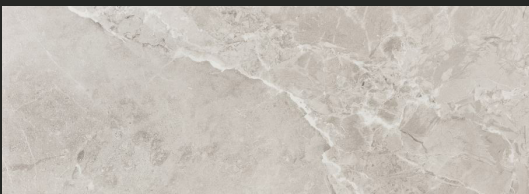

PERLA PLAIN