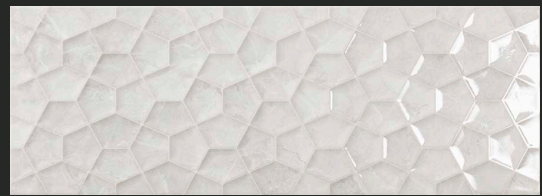

NAVARRO TILES

ENDLESS LUXURY

MOTOWN

The Motown range of ceramic wall tiles features a stylish gloss finish, with a variety of elegant colours and patterns available. Choose from Stone, Graphite, Perla and White marble-effect tiles, with matching rippled tiles available to create a perfect finish in a modern bathroom or kitchen.

- Wall tiles
- Red body
- Gloss finish
- Ceramic

MOTOWN

GLOSS WALL TILES

MEASUREMENTS: 250 X 700MM / 10" X 27.3"

QUANTITY PER SQUARE METRE: 5.7

GRAPHITE PLAIN

GRAPHITE DECOR

STONE PLAIN

STONE DECOR

WHITE PLAIN

WHITE DECOR

PERLA PLAIN

PERLA DECOR