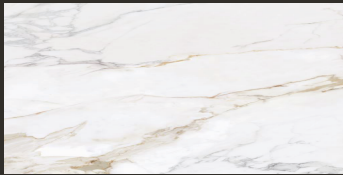

REGENCY MARBLE

PORCELAIN TILES

MEASUREMENTS: 300 X 600MM / 12 X 24"

600 X 600MM / 24 X 24"

600 X 1200MM / 24 X 48"

QUANTITY PER SQUARE METRE: 5.55, 2.78 OR 1.38

SATIN FINISH
AVAILABLE