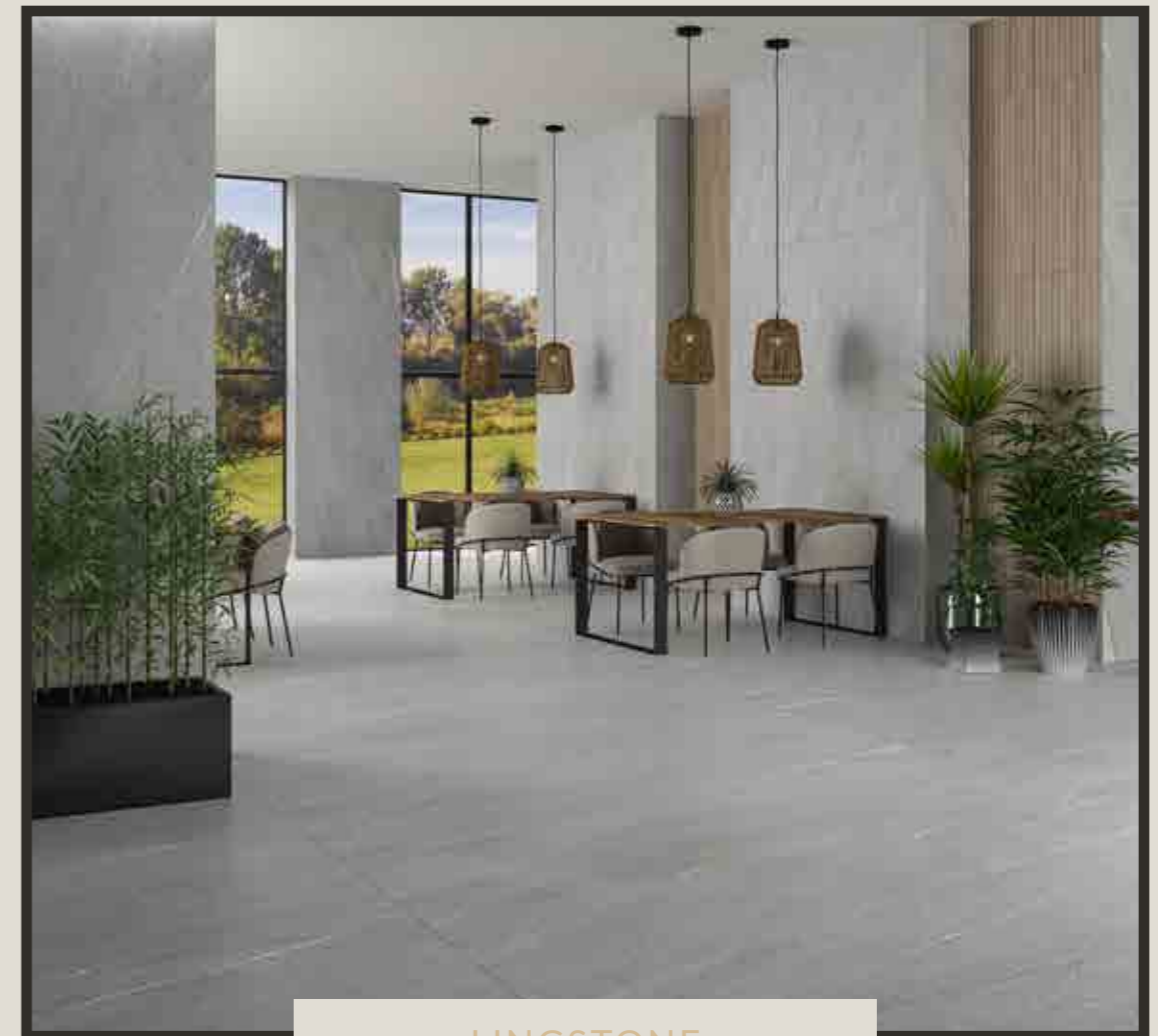

LINGSTONE

FLOOR TILES

600X600MM / 24 X 24"

QUANTITY PER SQUARE METRE: 2.78

The Lingstone series offers a range of porcelain tiles with a stone effect that captures the natural beauty of Burlington stone. Available in a refined palette of nature-inspired hues, the Lingstone range seamlessly brings the natural landscape colours indoors. The uniform finish across each porcelain tile ensures a sleek and stylish surface that's both elegant and robust, ideal for high-traffic areas.

Coordinating tiles are available in a small format size of: 250x500mm / 10 x 20" on pages 51-52

LINGSTONE