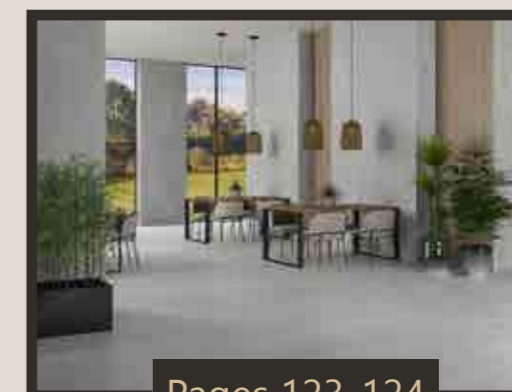

Pages 123-124