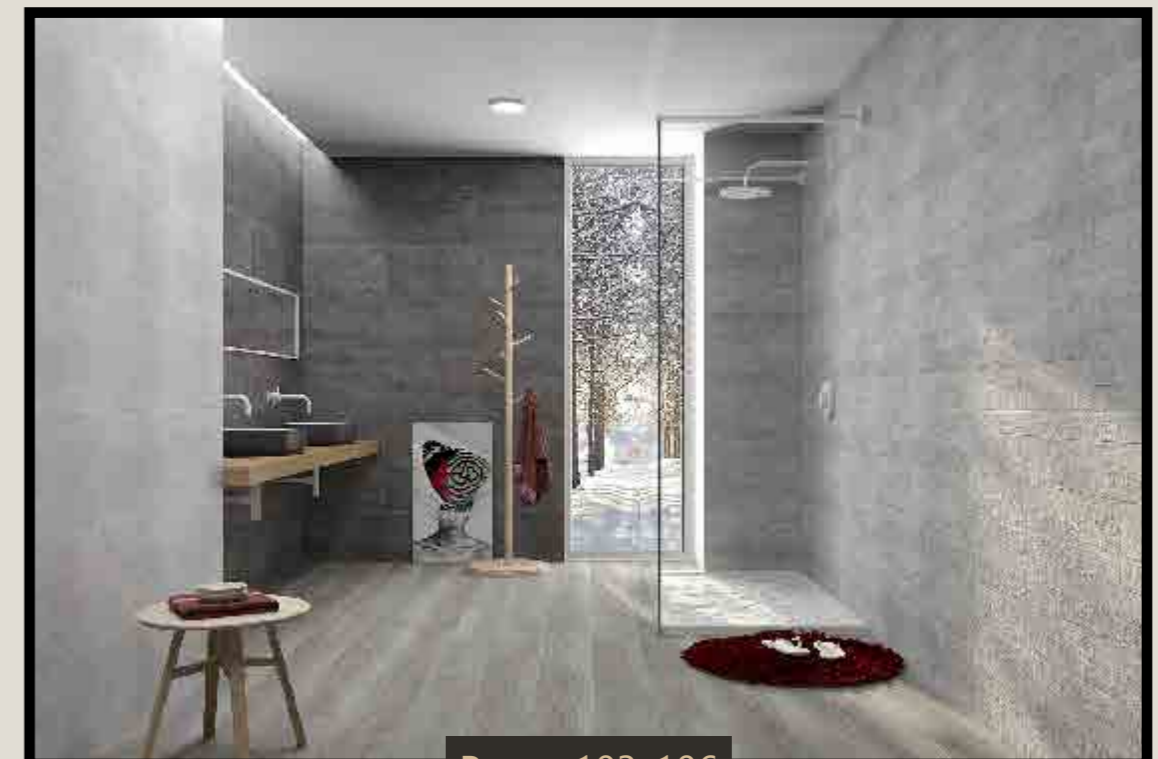

Pages 103-106