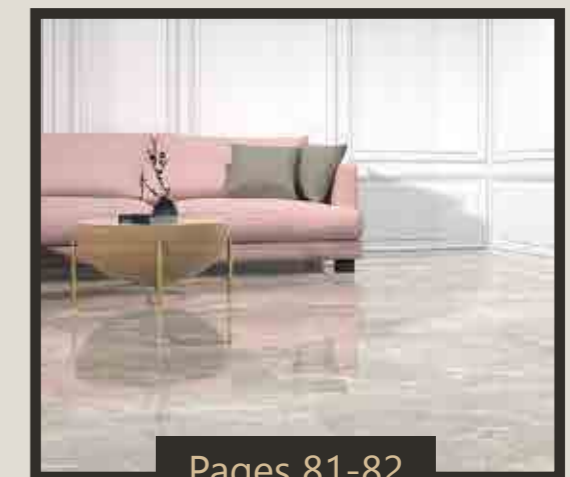

Coordinating tiles are available in large format sizes on pages 81-82, including:

600 x 600mm / 24 x 24" and 600 x 1200mm / 24 x 48"

STONE

PERLA

COORDINATING TILES

GRAPHITE

WHITE

MOONSTONE