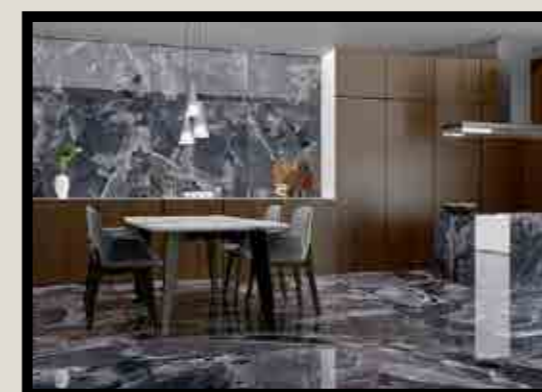

ICELAND

ONYX INSPIRED TILES

MEASUREMENTS: 600 X 1200MM / 24 X 48"

QUANTITY PER SQUARE METRE: 1.38

The Iceland range of onyx-inspired tiles add a touch of elegance and sophistication to any interior, and with a range of vibrant colours to choose from it is possible to create a truly unique finish. From soothing mint green and dramatic navy to the timeless black tiles, these dramatic tiles will create a focal point in every room.