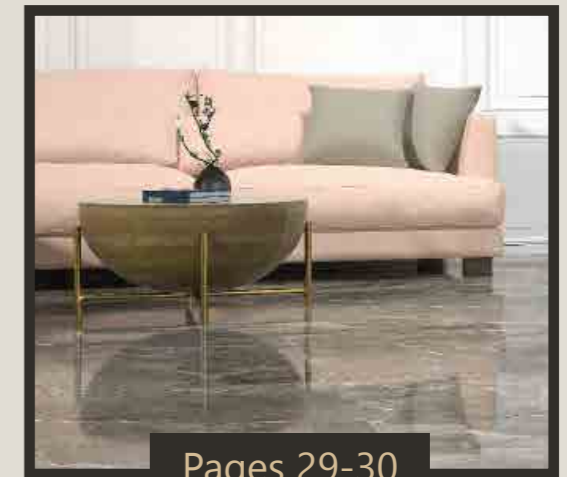

Pages 29-30