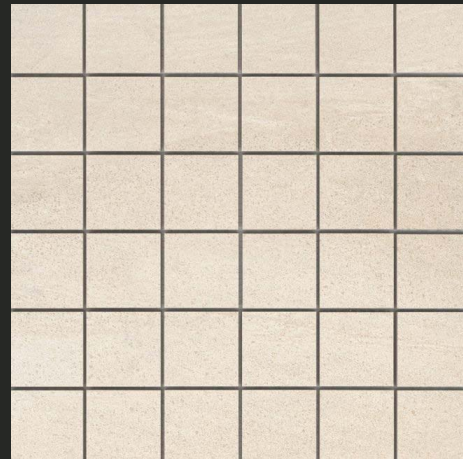

MOSAIC BLANCO