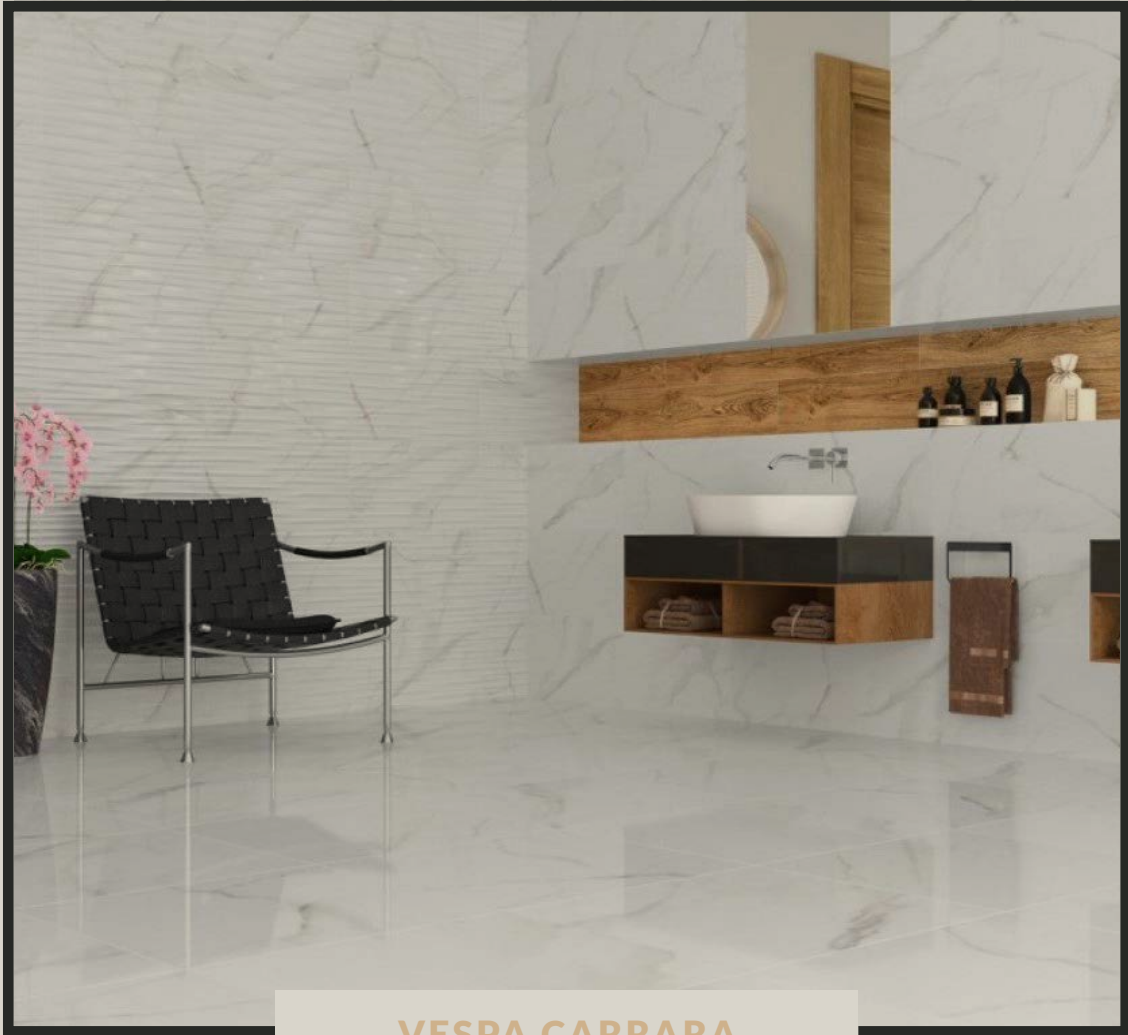

NAVARRO TILES

ENDLESS LUXURY

VESPA CARRARA

These gloss porcelain tiles are the ideal choice for creating a realistic marble effect, thanks to the slight variation within the tiles.

With both standard white and textured decorative options available, it is possible to create a stunning focal feature.

- Porcelain
- Gloss
- Slight variation

VESPA CARRARA

MARBLE EFFECT TILES

MEASUREMENTS:

608 X 608MM / 23.9 X 23.9"

QUANTITY PER SQUARE METRE: 2.7

AND

250 X 700 MM / 9.8 X 27.5"