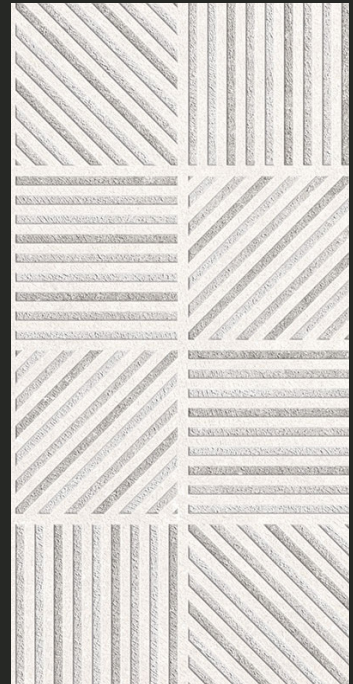

NAVARRO TILES

ENDLESS LUXURY

TEXTURED

These red-bodied Textured tiles are designed to offer the look and industrial feel of cement and natural stone, with a granulated surface that adds a subtle texture. With a variety of shades that pair beautifully with the Textured Decor tile, it is possible to create an interesting finish to any wall area.

- Wall tiles
- Matt surface
- Varied finishes

TEXTURED

MATT FINISH TILES

MEASUREMENTS: 316 X 600MM / 12.6 X 24"

QUANTITY PER SQUARE METRE: 5.26

BLANCO

GRIS

DECOR